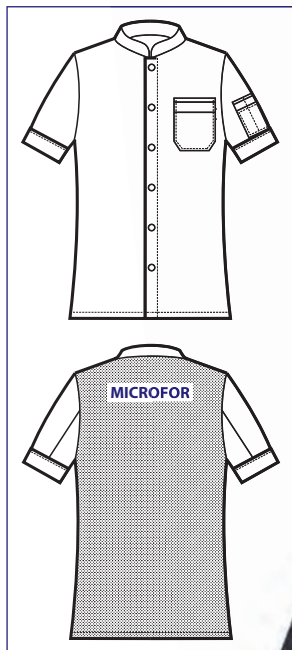

**058561
GIACCA KOEN
JEANS LIGHT STRETCH**

97% cotton

3% spandex

140 gr/m²

S • M • L • XL • XXL

BLACK JEANS

**SCHIENA/BACK
IN MICROFOR**

**JEANS
LIGHT STRETCH**