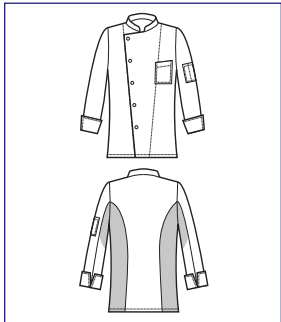

MANHATTAN

BELFAST

FRANKLIN