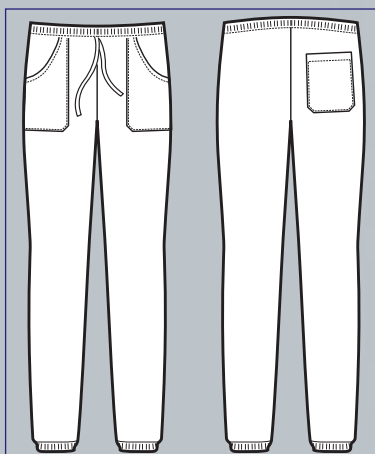

**SUPER
STRETCH**