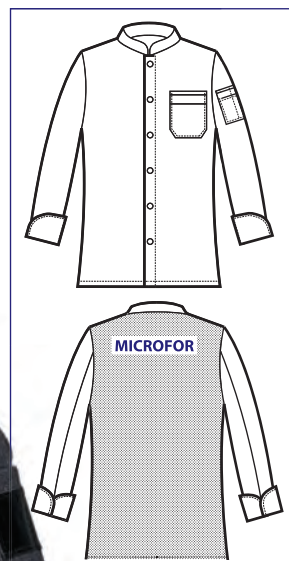

**058561
GIACCA KOEN
JEANS LIGHT STRETCH**

97% cotton

3% spandex

140 gr/m²

S • M • L • XL • XXL

BLACK JEANS

**SCHIENA/BACK
IN MICROFOR**

**JEANS
LIGHT STRETCH**