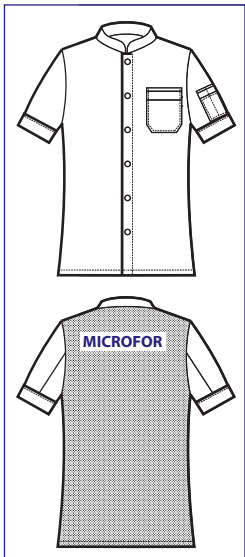

**SCHIENA/BACK
IN MICROFOR**

**SCHIENA/BACK
IN MICROFOR**

**058591
GIACCA KOEN
SUPER DRY LIGHT**
100% polyester
super dry light
85 gr/m²
S • M • L • XL • XXL
NERO

**058591M
GIACCA KOEN
SUPER DRY LIGHT
MEZZA MANICA**
100% polyester
super dry light
85 gr/m²
S • M • L • XL • XXL
NERO

**SUPER DRY
LIGHT**
IL TESSUTO LEGGERO
ANTIMACCHIA
CHE RESPIRA
THE LIGHT ANTISTAIN
FABRIC
THAT BREATHES