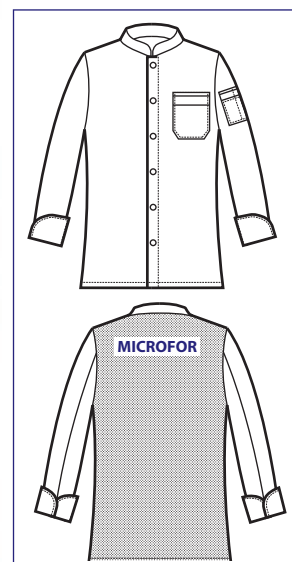

**GIACCA CUOCO
EXTRA LIGHT STRETCH**

058590M
GIACCA KOEN
SUPER DRY LIGHT
MEZZA MANICA
100% polyester
super dry light
85 gr/m²
S • M • L • XL • XXL
BIANCO

**SCHIENA/BACK
IN MICROFOR**

**SCHIENA/BACK
IN MICROFOR**

058590
GIACCA KOEN
SUPER DRY LIGHT
100% polyester
super dry light
85 gr/m²
S • M • L • XL • XXL
BIANCO

**SUPER DRY
LIGHT**
IL TESSUTO LEGGERO
ANTIMACCHIA
CHE RESPIRA
**THE LIGHT ANTISTAIN
FABRIC
THAT BREATHES**