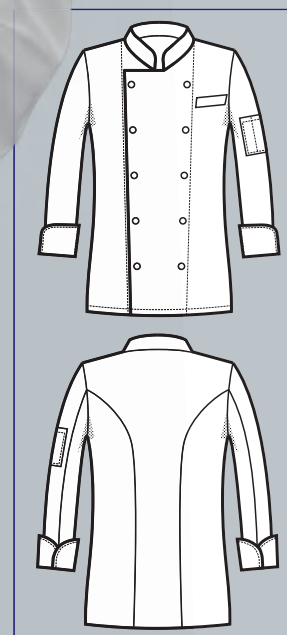

**SUPER STRETCH
EXTRA LIGHT**

**057360
GIACCA
ALABAMA SLIM
EXTRA LIGHT
SUPER STRETCH**
97% cotton
3% spandex
136 gr/m²
S • M • L • XL • XXL
BIANCO

**SUPER STRETCH
EXTRA LIGHT**

**057360M
GIACCA ALABAMA SLIM
MEZZA MANICA
EXTRA LIGHT
SUPER STRETCH**
97% cotton
3% spandex
136 gr/m²
S • M • L • XL • XXL
BIANCO