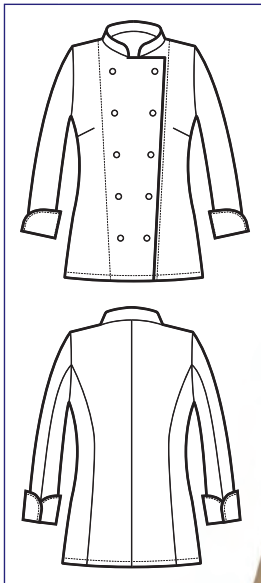

**GIACCA BOTTONI A PALLINA
LADY**

**124017
BANDANA
CACAO**

**075017
CAPPELLO
CUOCO
CACAO**

**057615
GIACCA LADY ROYAL**
65% polyester
35% cotton
195 gr/m²
S • M • L • XL • XXL
BISCOTTO + MORO

**057615M
GIACCA LADY ROYAL
MEZZA MANICA**
65% polyester
35% cotton
195 gr/m²
S • M • L • XL • XXL
BISCOTTO + MORO