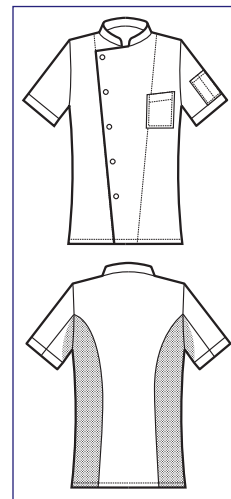

**GIACCA BELFAST
SLIM**

057241M
GIACCA BELFAST SLIM
MEZZA MANICA
100% cotton
220 gr/m²
S • M • L • XL • XXL
BLACK JEANS + NERO

**BOTTONI A
PRESSIONE**
SNAPS