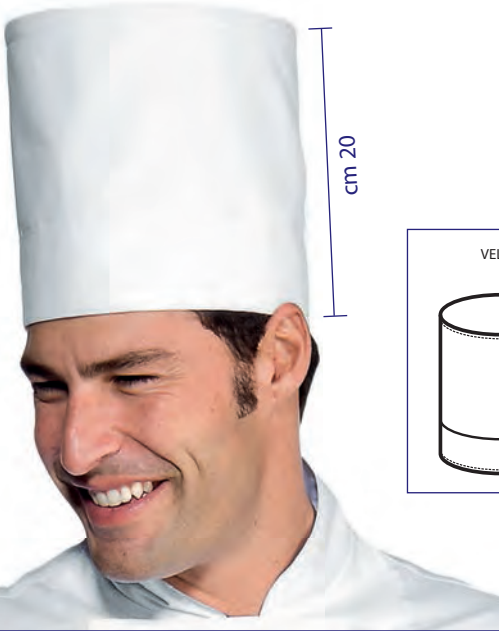

075000E
CAPPELLO ELITE
65% polyester
35% cotton
BIANCO