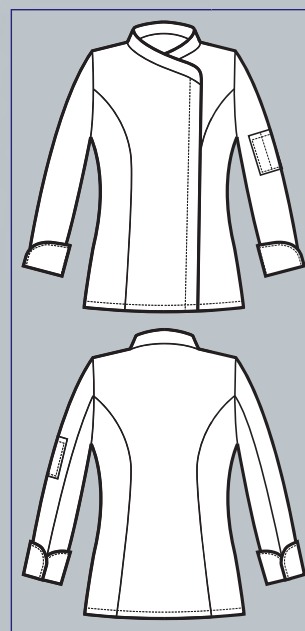

057750
GIACCA LADY SNAPS
97% cotton • 3% spandex - 136 gr/m²
S • M • L • XL • XXL
BIANCO

**SUPER STRETCH
EXTRA LIGHT**

**BOTTONI A
PRESSIONE
SNAPS**