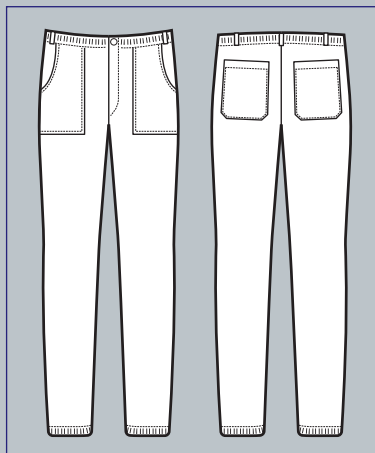

064600F
PANTALONE RICHMOND
97% cotton • 3% spandex
210 gr/m²
S • M • L • XL • XXL
BIANCO

**SUPER
STRETCH**