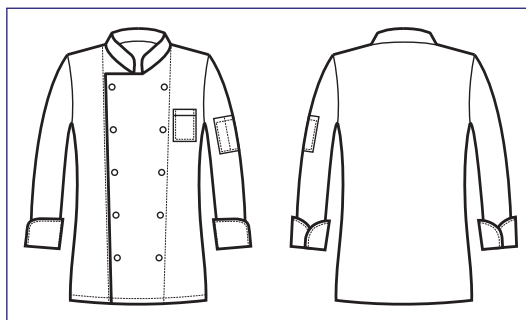

057011
GIACCA CUOCO
EXTRA LIGHT
65% polyester • 35% cotton
125 gr/m²
S • M • L • XL • XXL
NERO