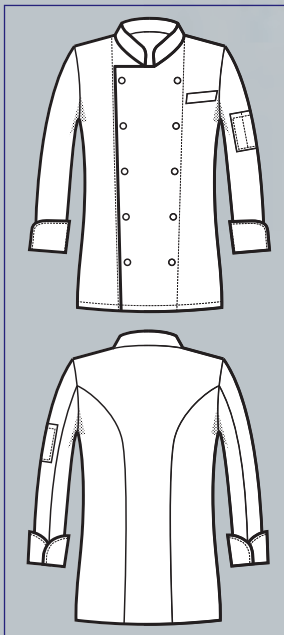

**SUPER STRETCH
EXTRA LIGHT**

**057360M
GIACCA ALABAMA SLIM
MEZZA MANICA
EXTRA LIGHT
SUPER STRETCH**
97% cotton
3% spandex
136 gr/m²
S • M • L • XL • XXL
BIANCO

**SUPER STRETCH
EXTRA LIGHT**

057361
GIACCA
ALABAMA SLIM
EXTRA LIGHT
SUPER STRETCH
97% cotton
3% spandex
136 gr/m²
S • M • L • XL • XXL
NERO

**SUPER STRETCH
EXTRA LIGHT**

057361M
GIACCA ALABAMA SLIM
MEZZA MANICA
EXTRA LIGHT
SUPER STRETCH
97% cotton
3% spandex
136 gr/m²
S • M • L • XL • XXL
NERO

**GIACCA SNAPS PRETORIA
EXTRA LIGHT**

059820
**GIACCA PRETORIA
EXTRA LIGHT**
65% polyester
35% cotton
150 gr/m²
S • M • L • XL • XXL
BIANCO