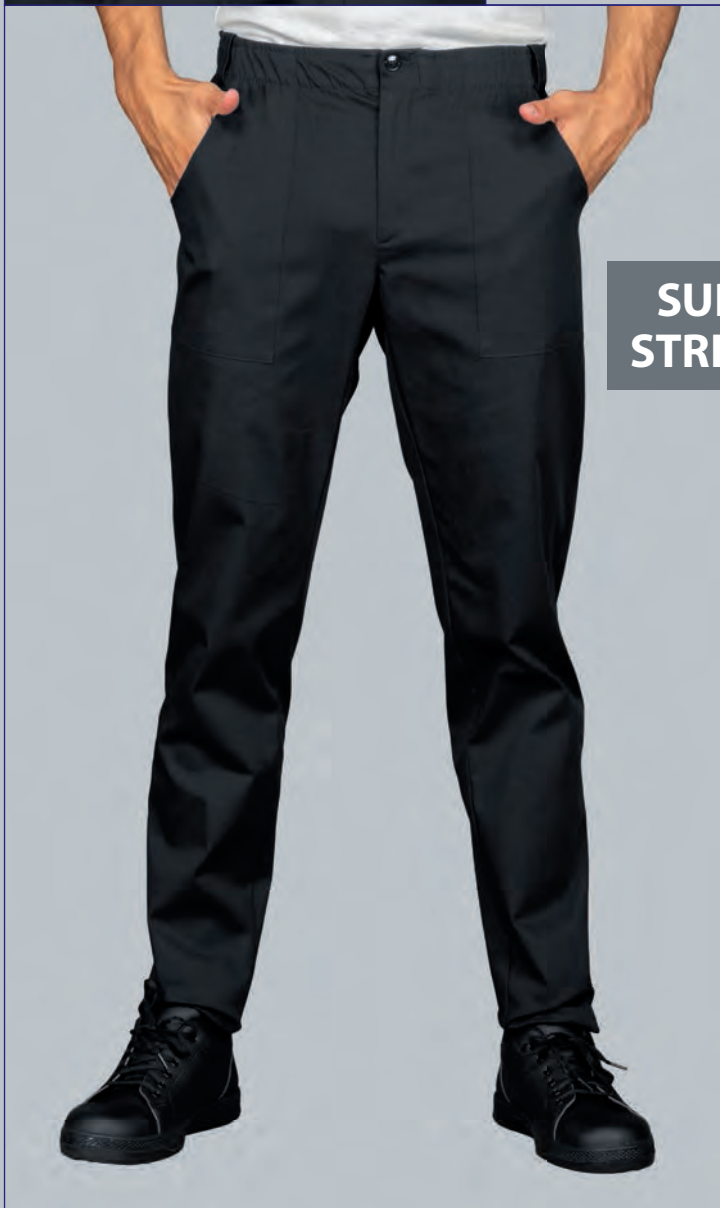

044701
**PANTALONE
CON ELASTICO**
65% polyester
35% cotton
125 gr/m²
S • M • L • XL • XXL
NERO

Pantaloni

Trousers

**PANTALONE UOMO
VERMONT**

Cintura elastica in spugna
tergisudore

*Elastic waist
made of terry sweatband*