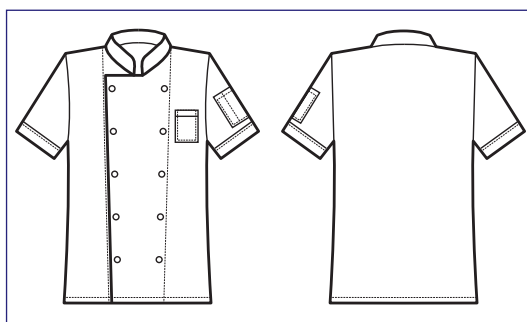

056900
GIACCA EXTRA LIGHT
MEZZA MANICA
65% polyester • 35% cotton
150 gr/m²
S • M • L • XL • XXL
BIANCO