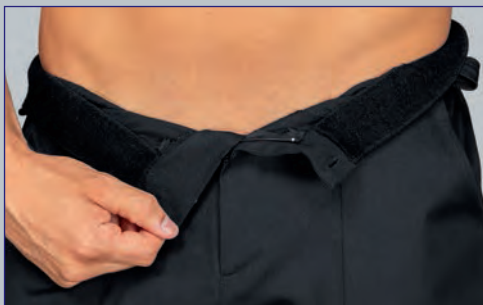

044701
**PANTALONE
CON ELASTICO**
65% polyester
35% cotton
125 gr/m²
S • M • L • XL • XXL
NERO

Pantaloni

Trousers

**PANTALONE UOMO
VERMONT**

Cintura elastica in spugna
tergisudore

*Elastic waist
made of terry sweatband*