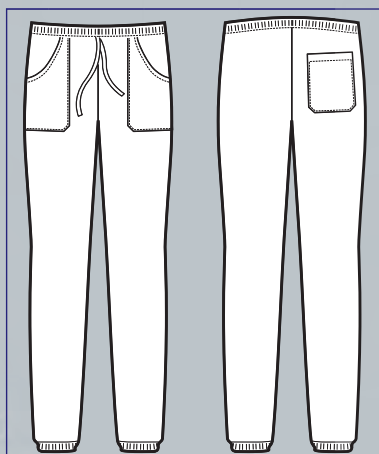

**PANTAGIAFFA UNISEX
SUPER STRETCH**

044661F
PANTAGIAFFA
LIGHT STRETCH
97% cotton
3% spandex
140 gr/m²
S • M • L • XL • XXL
BLACK JEANS

044667F
PANTAGIAFFA
LIGHT STRETCH
97% cotton
3% spandex
140 gr/m²
S • M • L • XL • XXL
JEANS