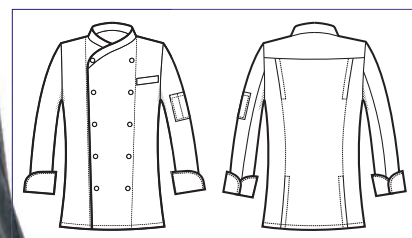

**GIACCA BOTTONI A PALLINA
LIMA**

057461M
GIACCA LIMA
MEZZA MANICA
65% polyester
35% cotton
195 gr/m²
S • M • L • XL • XXL
NERO

057461
GIACCA LIMA
65% polyester
35% cotton
195 gr/m²
S • M • L • XL • XXL
NERO

**Soffietti laterali per
facilitare il movimento**
*Lateral gussets to ease
movements*