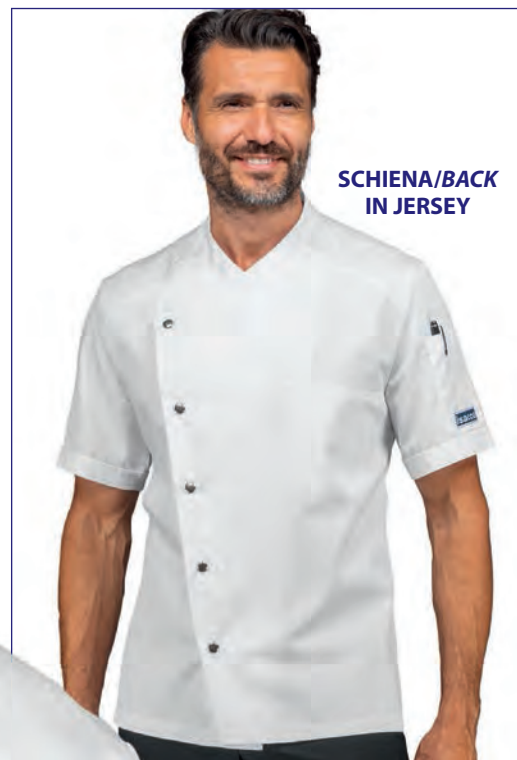

**GIACCA ERICKSON BIANCA
BOTTONI A PRESSIONE**

058410

GIACCA ERICKSON

65% polyester

35% cotton

195 gr/m²

S • M • L • XL • XXL

BIANCO

**BOTTONI A
PRESSIONE
SNAPS**

**SCHIENA/BACK
IN JERSEY**

**SCHIENA/BACK
IN JERSEY**

**058410M
GIACCA ERICKSON
MEZZA MANICA**

65% polyester

35% cotton

195 gr/m²

S • M • L • XL • XXL

BIANCO