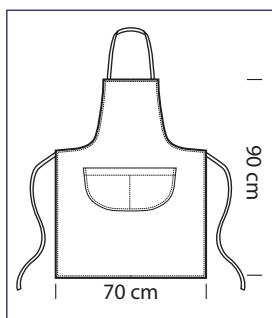

087095
65% polyester
35% cotton
195 gr/m²
MAORI 95