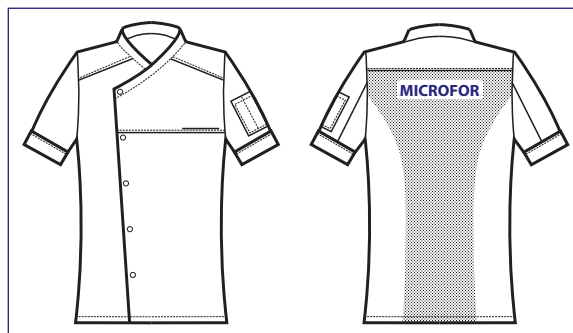

**BOTTONI A
PRESSIONE
SNAPS**

**GIACCA CUOCO
EXTRA LIGHT STRETCH**

**SCHIENA/BACK
IN MICROFOR**

**SCHIENA/BACK
IN MICROFOR**

058467M
GIACCA ERICKSON
JEANS LIGHT STRETCH
MEZZA MANICA
97% cotton • 3% spandex
140 gr/m²
S • M • L • XL • XXL
JEANS

**BOTTONI A
PRESSIONE**
SNAPS

058461M
GIACCA ERICKSON
JEANS LIGHT STRETCH
MEZZA MANICA
97% cotton • 3% spandex
140 gr/m²
S • M • L • XL • XXL
BLACK JEANS

**BOTTONI A
PRESSIONE**
SNAPS

**LINEA
PIZZA**

isacco