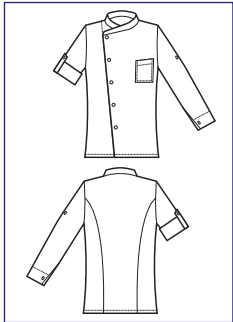

MANHATTAN

BELFAST

FRANKLIN