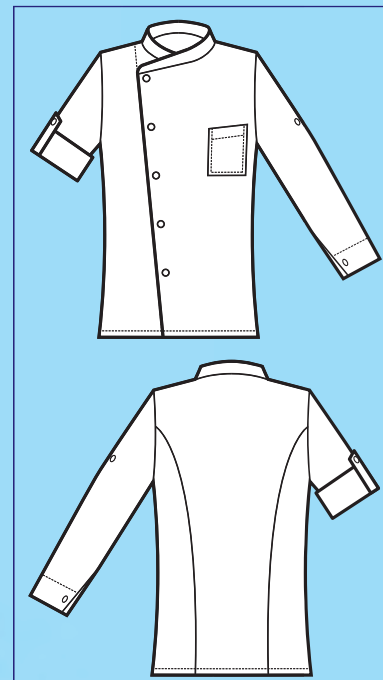

*Microfor net inserts on both sides
and sleeves to ease movements
and perspiration*

SUPER DRY

**IL TESSUTO
ANTIMACCHIA
CHE RESPIRA**

**THE ANTISTAIN FABRIC
THAT BREATHES**

SUPER DRY

NEW

059731
GIACCA MANHATTAN
100% polyester super dry
130 gr/m²
S • M • L • XL • XXL
NERO + BIANCO