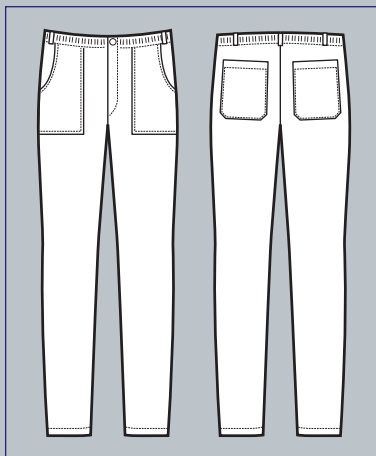

064600
PANTALONE VERMONT
97% cotton • 3% spandex
210 gr/m²
S • M • L • XL • XXL
BIANCO

**SUPER
STRETCH**