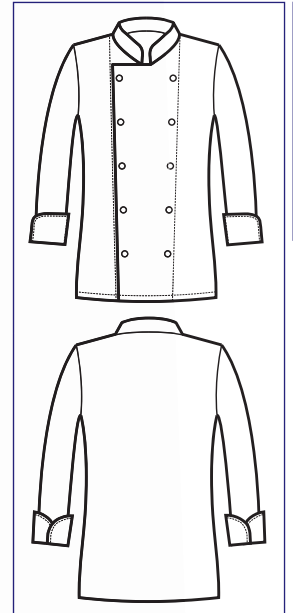

**GIACCA BOTTONI A PALLINA
CLASSICA**

057000 GIACCA CUOCO LIVORNO 100% cotton 210 gr/m² XS • S • M • L • XL • XXL BIANCO	057100 GIACCA CUOCO ENRICA 100% cotton 190 gr/m² XS • S • M • L • XL • XXL BIANCO
057000A 3XL 057000B 4XL 057000C 5XL	057100A 3XL 057100B 4XL 057100C 5XL