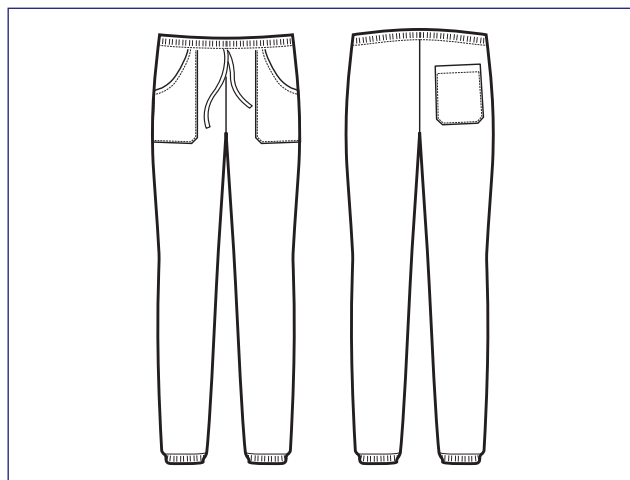

NERO

BOHÈME

**LO STRETCH
LAVA E INDOSSA
CHE RESPIRA**

**STRETCH FABRIC
WASH & WEAR
THAT BREATHES**

STRETCH

044000F
PANTAGIAFFA
100% cotton
190 gr/m²
XS • S • M • L • XL • XXL
BIANCO

044000AF 3XL
044000BF 4XL
044000CF 5XL