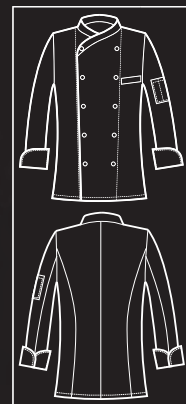

FOR THOSE WHO
WANT COTTON
BUT AT THE SAME TIME
WANT MORE

SATIN

058209
GIACCA PANAMA
SLIM
100% cotton satin
180 gr/m²
S • M • L • XL • XXL
BIANCO

058209M
GIACCA PANAMA SLIM
MEZZA MANICA
100% cotton satin
180 gr/m²
S • M • L • XL • XXL
BIANCO