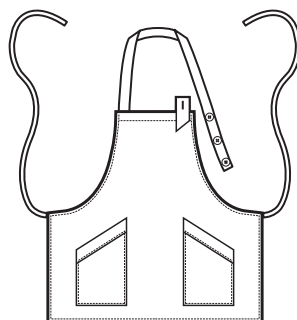

# SUPER DRY

IL TESSUTO ANTIMACCHIA  
CHE RESPIRA E FA  
SCIVOLARE I CAPELLI

THE ANTISTAIN FABRIC  
THAT BREATHES AND  
THAT LETS HAIR SLIP AWAY

SHERRY  
ONE SIZE

**088244**  
**SHERRY**  
SUPER DRY  
100% polyester  
130 gr/m<sup>2</sup>  
ONE SIZE  
NERO + LUREX GOLD