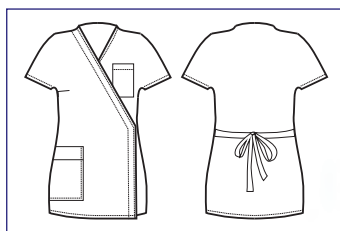

**006001
KIMONO**
65% polyester
35% cotton
150 gr/m²
M • XL
BIANCO