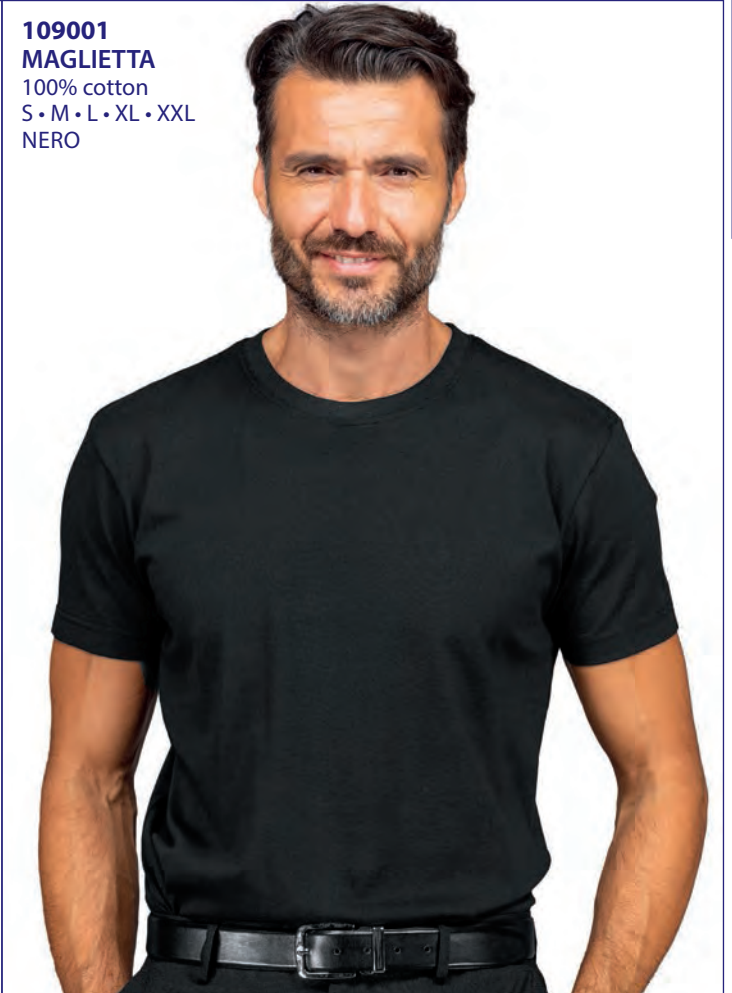

125001
POLO UNISEX
MANICA CORTA
100% cotton
200 gr/m²
XS • S • M • L • XL • XXL
NERO

109001
MAGLIETTA
100% cotton
S • M • L • XL • XXL
NERO