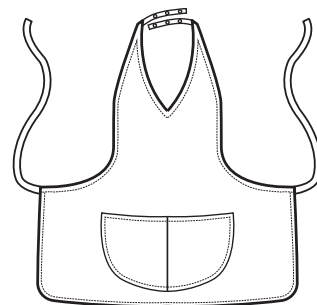

# SUPER DRY

**IL TESSUTO ANTIMACCHIA CHE RESPIRA  
E FA SCIVOLARE I CAPELLI**

**THE ANTISTAIN FABRIC THAT BREATHES  
AND THAT LETS HAIR SLIP AWAY**

**087581  
PICCADILLY  
SUPER DRY**  
100% polyester  
130 gr/m<sup>2</sup>  
ONE SIZE  
NERO

**090581  
MAGIC  
SUPER DRY**  
100% polyester  
130 gr/m<sup>2</sup>  
ONE SIZE  
NERO