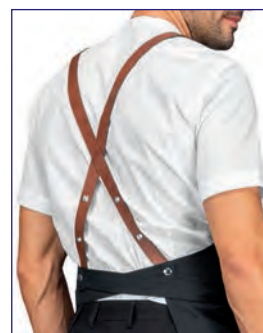

**112801
SNEAKER UNISEX
COMFORT**
(36 - 47)
MICROFIBRA
NERO