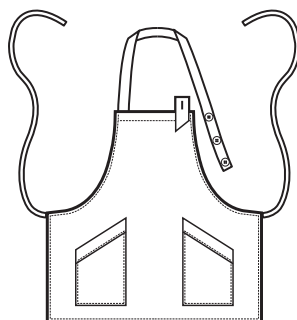

**088243
SHERRY
SUPER DRY
100% polyester
130 gr/m²
ONE SIZE
NERO + LUREX 03**