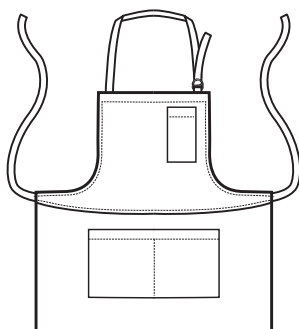

**PICCADILLY - MAGIC
ONE SIZE**

SUPER DRY

**IL TESSUTO ANTIMACCHIA CHE RESPIRA
E FA SCIVOLARE I CAPELLI**

**THE ANTISTAIN FABRIC THAT BREATHES
AND THAT LETS HAIR SLIP AWAY**