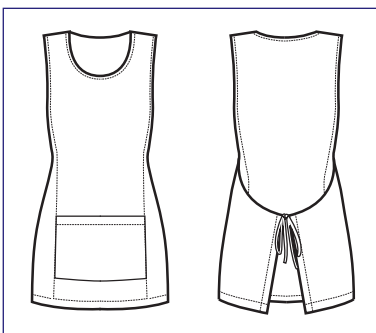

**013221
PAPEETE**
100% polyester
220 gr/m²
SMOKE