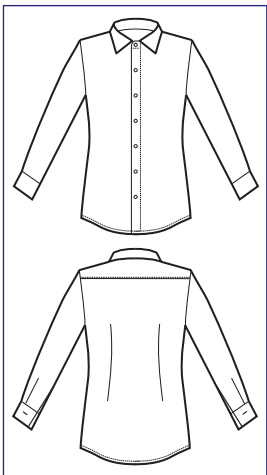

**SUPER DRY
LIGHT**

IL TESSUTO LEGGERO
ANTIMACCHIA CHE RESPIRA
E FA SCIVOLARE I CAPELLI
*THE LIGHT ANTISTAIN FABRIC
THAT BREATHES AND
THAT LETS HAIR SLIP AWAY*