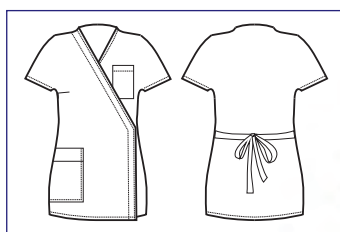

**006011
KIMONO**
65% polyester
35% cotton
125 gr/m²
M • XL
NERO