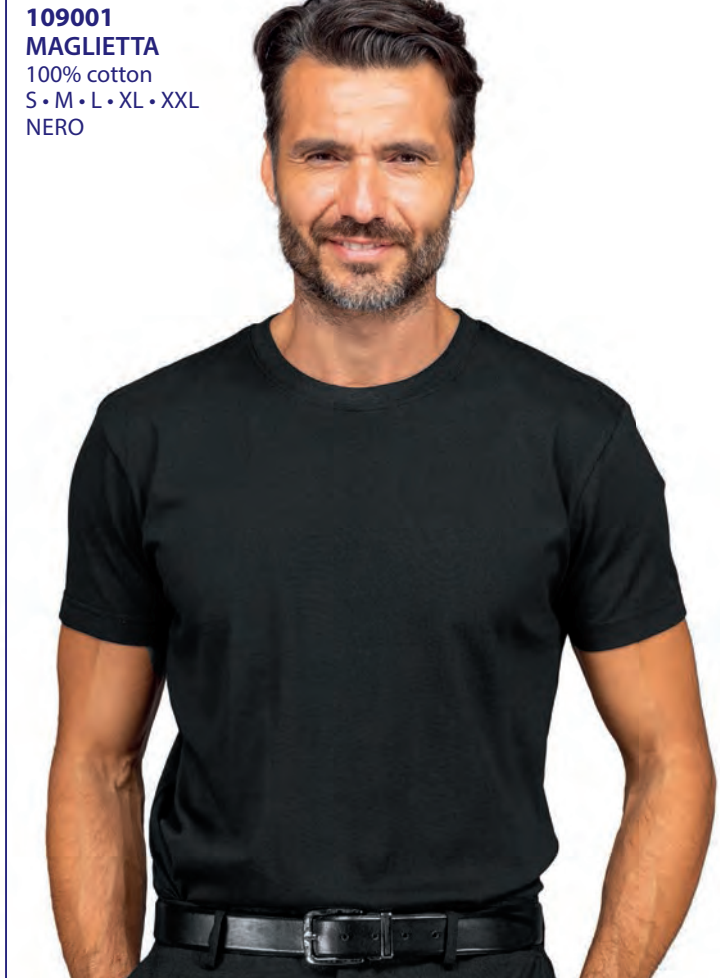

125001
POLO UNISEX
MANICA CORTA
100% cotton
200 gr/m²
XS • S • M • L • XL • XXL
NERO