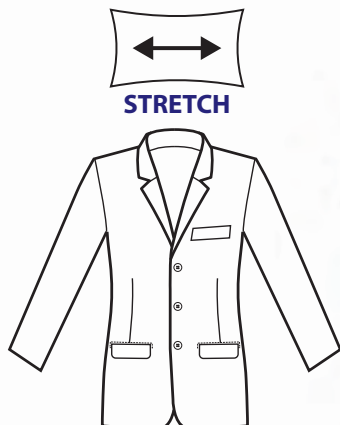

GIACCHE UOMO MISTO LANA STRETCH
44% wool • 54% polyester • 2% spandex - 180 gr/m²