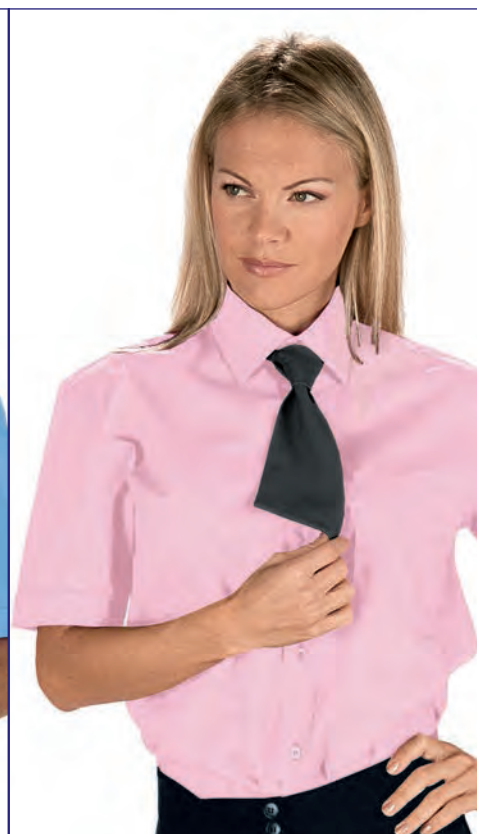

062423M

CAMICIA UNISEX

MEZZA MANICA / HALF SLEEVE

65% polyester • 35% cotton - 115 gr/m²

S • M • L • XL • XXL

ROSA