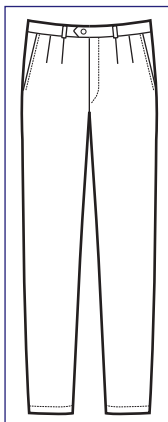

063402
PANTALONE 2 PINCES
STRETCH LANA
FODERATO
44% wool
54% polyester
2% spandex
180 gr/m²
42 • 44 • 46 • 48 • 50
52 • 54 • 56 • 58 • 60
BLU