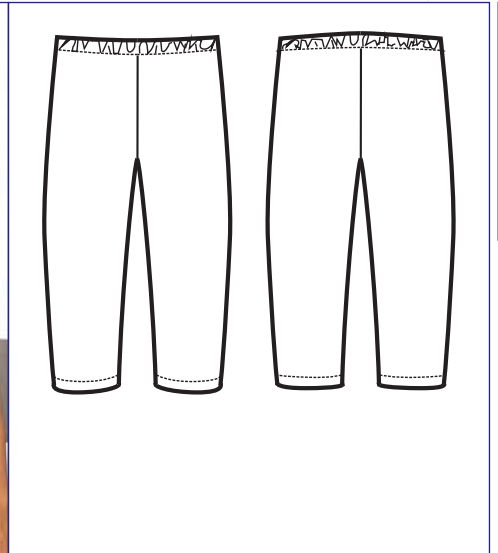

PANTALONE DONNA SHORT LEGGINGS

97% cotton • 3% spandex - 180 gr/m²

024628
SHORT LEGGINGS
S • M • L • XL • XXL
GRIGIO

024622
SHORT LEGGINGS
S • M • L • XL • XXL
BLU

024620 SHORT LEGGINGS
97% cotton • 3% spandex - 180 gr/m²
S • M • L • XL • XXL
BIANCO