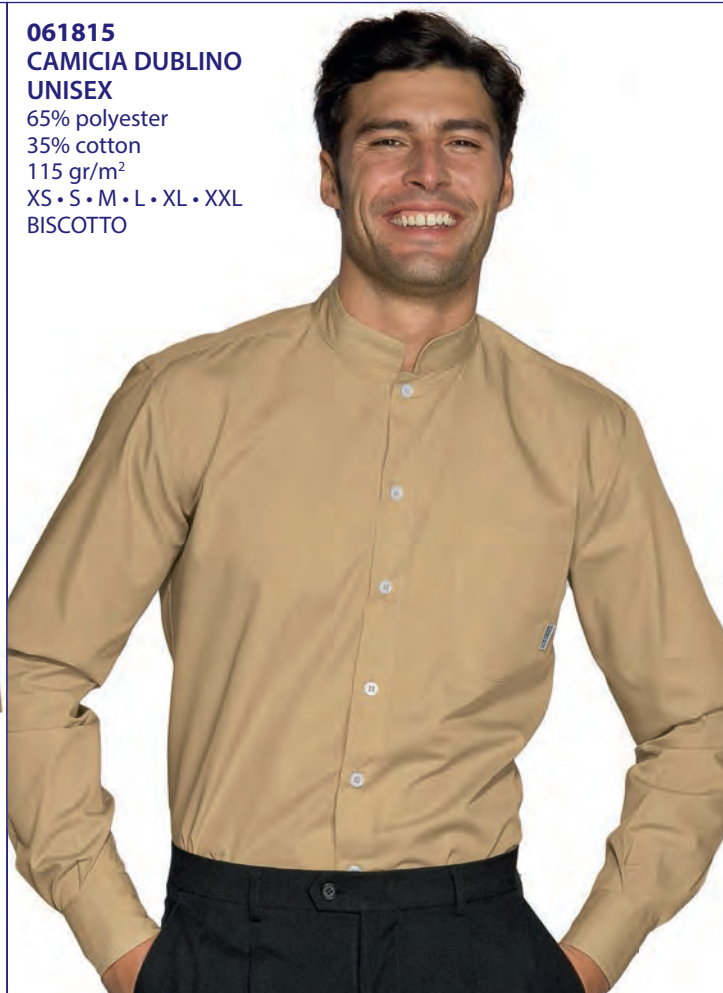

061815
CAMICIA DUBLINO
UNISEX
65% polyester
35% cotton
115 gr/m²
XS • S • M • L • XL • XXL
BISCOTTO