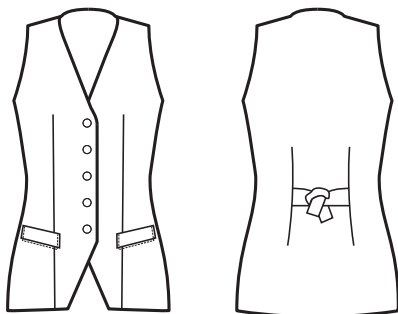

GILET UOMO BOTTONI FISSI
retro in fodera / back in lining

034301
GILET RIALTO
retro in fodera
back in lining
100% polyester
220 gr/m²
S • M • L • XL • XXL
NERO

026001
GILET DONNA
100% polyester
220 gr/m²
XS • S • M • L • XL
NERO