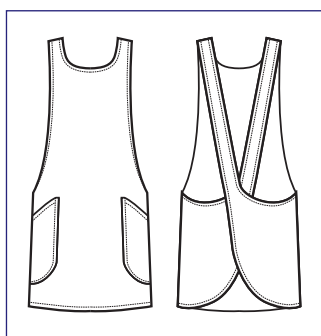

112816
SNEAKER
UNISEX
COMFORT
(36 - 47)
NATURAL