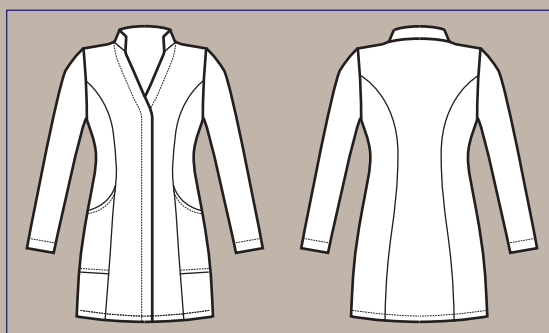

008460
CASACCA VERACRUZ
100% polyester Bohème
180 gr/m²
S • M • L • XL • XXL
BIANCO

**BOTTONI A
PRESSIONE**
SNAPS