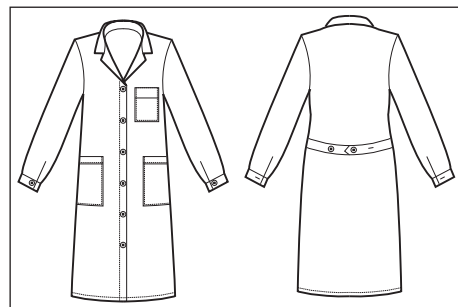

008100
CAMICE
AMBURGO
100% cotton
190 gr/m²
XS • S • M • L • XL • XXL
BIANCO

008100M
CAMICE AMBURGO
MEZZA MANICA
100% cotton
190 gr/m²
XS • S • M • L • XL • XXL
BIANCO