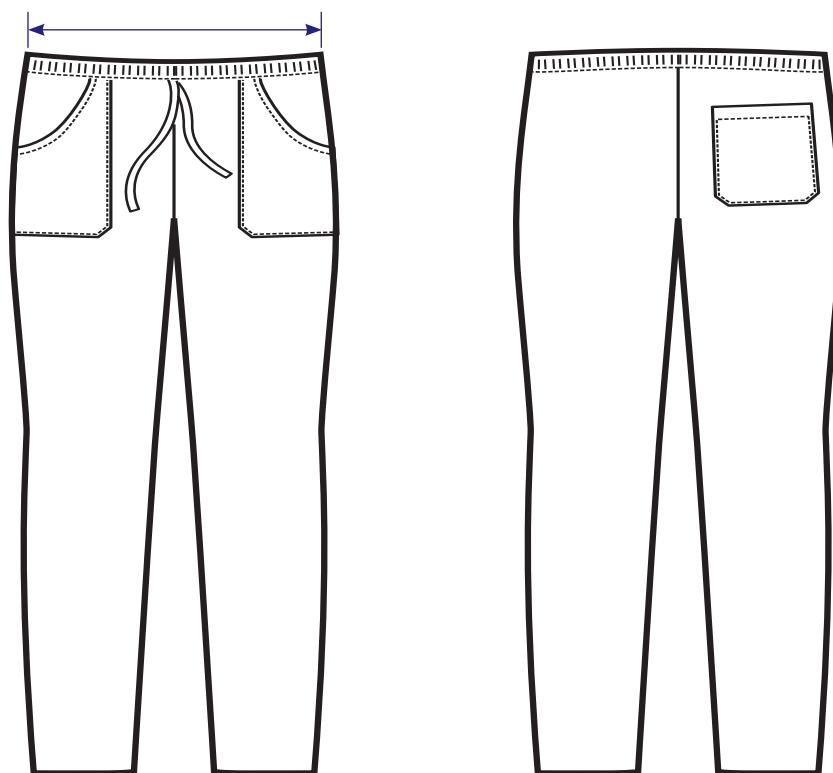

**MISURA DEL CAPO
CLOTH MEASURE**

A 3XL = cm 130

B 4XL = cm 140

C 5XL = cm 150

PANTALONE EXTRA LARGE		3XL	4XL	5XL
	PANTALONE CON ELASTICO 100% cotton 190 gr/m² BIANCO	044000A	044000B	044000C
	PANTALACCIO 65% polyester 35% cotton 195 gr/m² NERO	044601A	044601B	044601C