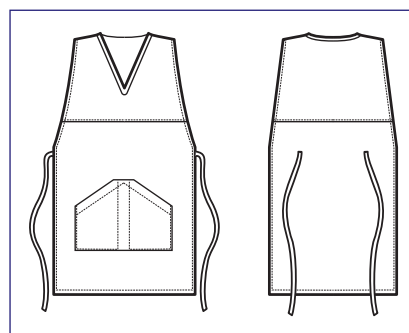

65% polyester • 35% cotton - 160 gr/m²
RIGA BORDEAUX

**010100
PONCHO A V**
65% polyester
35% cotton
195 gr/m²
BIANCO