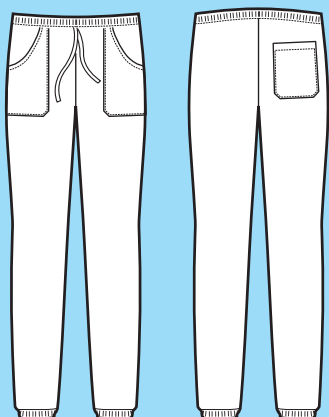

PANTAGIAFFA - PANTALONI UNISEX CON ELASTICO SUPER DRY

100% polyester super dry - 130 gr/m²

044300F
PANTAGIAFFA
S • M • L • XL • XXL
BIANCO