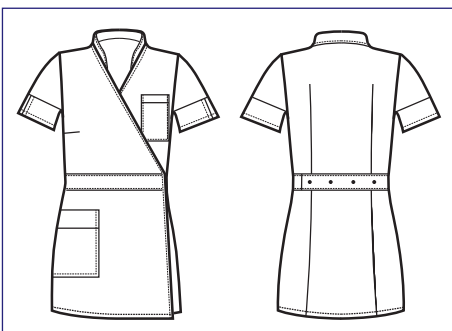

005921
KIMONO SEOUL
65% polyester
35% cotton
125 gr/m²
M • XL
NERO + BIANCO