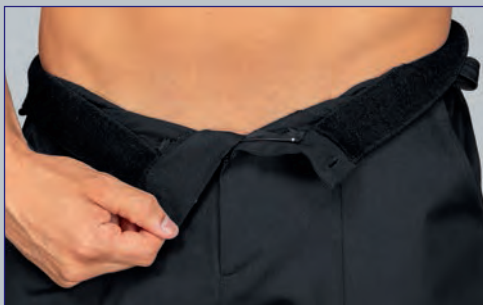

**PANTALONE UOMO
VERMONT**

Cintura elastica in spugna
tergisudore

*Elastic waist
made of terry sweatband*