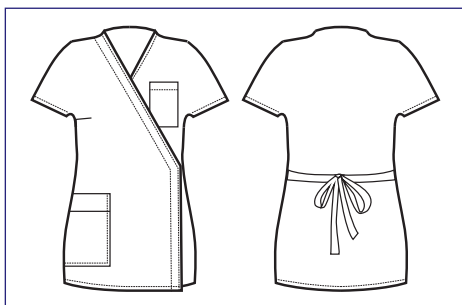

SUPER DRY
IL TESSUTO ANTIMACCHIA CHE RESPIRA
THE ANTISTAIN FABRIC THAT BREATHES