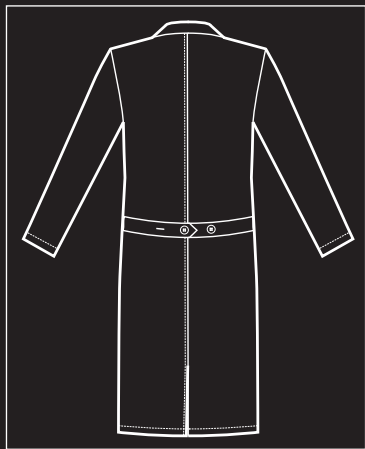

SATIN NO IRON

PER CHI VUOLE IL COTONE
MA NON SI ACCONTENTA

FOR THOSE WHO WANT COTTON
BUT AT THE SAME TIME WANT MORE