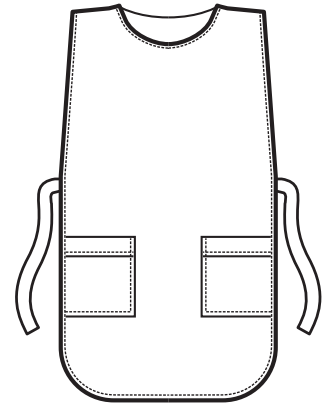

010201 PONCHO
65% polyester • 35% cotton
195 gr/m²
NERO