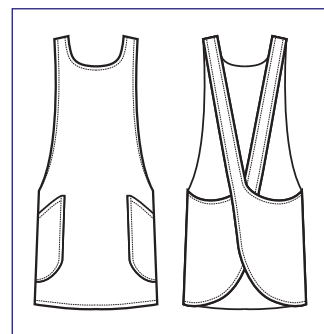

112801
SNEAKER
UNISEX
COMFORT
(36 - 47)
MICROFIBRA
NERO