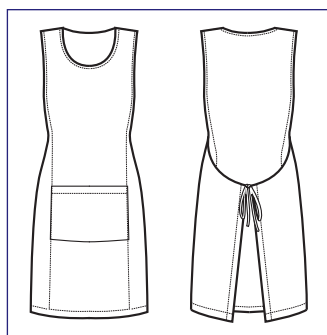

**112816  
SNEAKER  
UNISEX  
COMFORT**  
(36 - 47)  
NATURAL

**112800  
SNEAKER  
UNISEX  
COMFORT**  
(36 - 47)  
MICROFIBRA  
BIANCO

**013077  
PAPEETE**  
100% cotton  
220 gr/m<sup>2</sup>  
JEANS

**112877  
SNEAKER  
UNISEX  
COMFORT**  
(36 - 47)  
JEANS