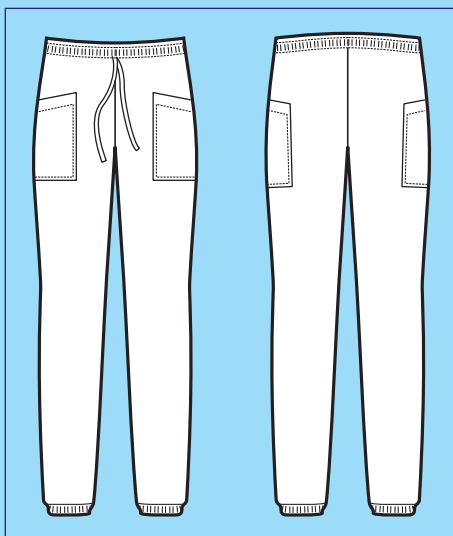

# PANTA IBIZA UNISEX SUPER DRY LIGHT

100% polyester super dry light - 85 gr/m<sup>2</sup>

**NEW**

**043991**  
**PANTA IBIZA**  
100% polyester  
super dry light  
85 gr/m<sup>2</sup>  
S • M • L • XL • XXL  
NERO