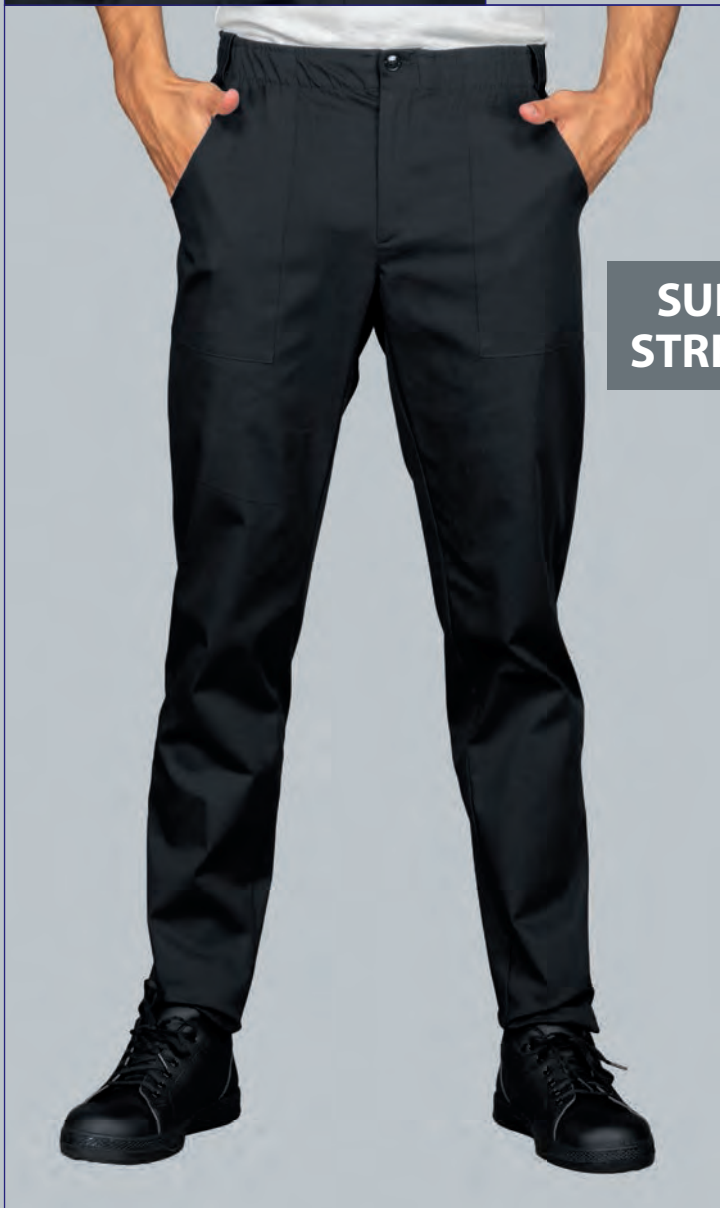

**PANTALONE UOMO  
VERMONT**

Cintura elastica in spugna  
tergisudore

*Elastic waist  
made of terry sweatband*

**SUPER  
STRETCH**

**064601**  
**PANTALONE VERMONT**  
97% cotton • 3% spandex  
210 gr/m<sup>2</sup>  
S • M • L • XL • XXL  
NERO