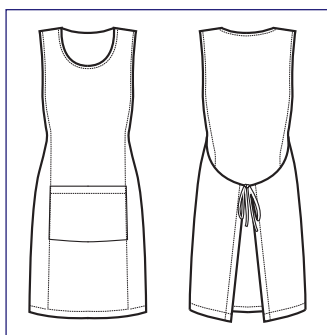

**112801  
SNEAKER  
UNISEX  
COMFORT**  
(36 - 47)  
MICROFIBRA  
NERO

**112800  
SNEAKER  
UNISEX  
COMFORT**  
(36 - 47)  
MICROFIBRA  
BIANCO

**013501  
PAPEETE LONG**  
100% polyester  
220 gr/m<sup>2</sup>  
NERO