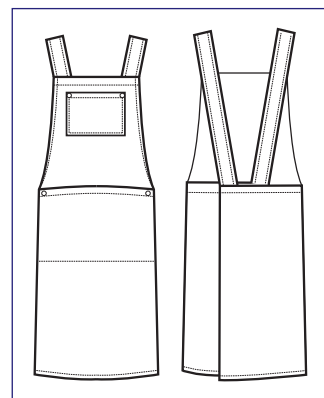

**013216  
PAPEETE**  
100% polyester  
220 gr/m<sup>2</sup>  
NATURAL

**112816  
SNEAKER  
UNISEX  
COMFORT**  
(36 - 47)  
NATURAL

**NEW**

**010500  
NAGANO**  
100% cotton  
210 gr/m<sup>2</sup>  
BIANCO