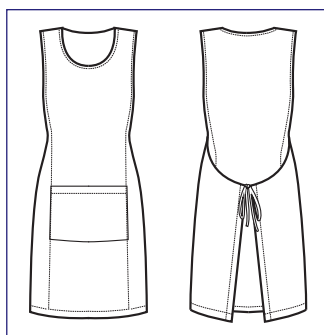

**112801  
SNEAKER  
UNISEX  
COMFORT**  
(36 - 47)  
MICROFIBRA  
NERO

**112800  
SNEAKER  
UNISEX  
COMFORT**  
(36 - 47)  
MICROFIBRA  
BIANCO

**013501  
PAPEETE LONG**  
100% polyester  
220 gr/m<sup>2</sup>  
NERO