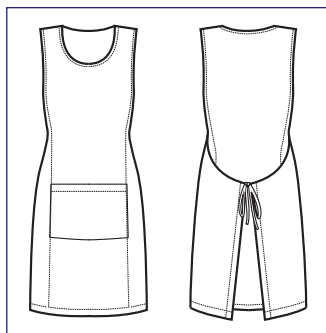

**PAPEETE LONG COLOURS
ONE SIZE**