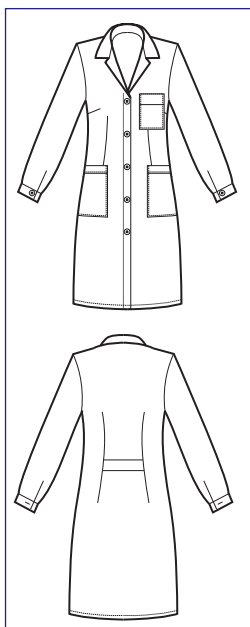

008000
CAMICE DONNA
100% cotton
190 gr/m²
XS • S • M • L • XL • XXL
BIANCO

008000A 3XL
008000B 4XL
008000C 5XL